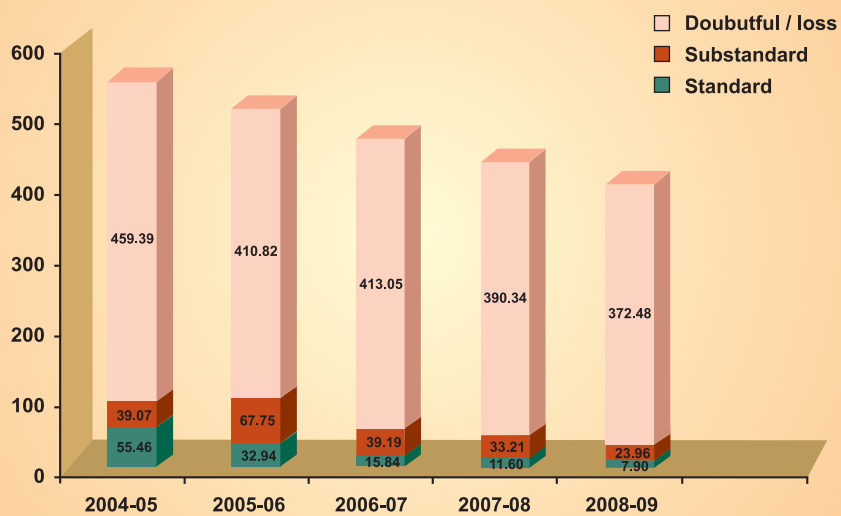

RECOVERY PERFORMANCE (Rs. in crore)

ASSETS CLASSIFICATION (Rs. in crore)

51st Shareholders' Meet

We share the Success

Sun Hospital Pvt. Ltd. Cuttack

Luis packaging Pvt. Ltd. Cuttack