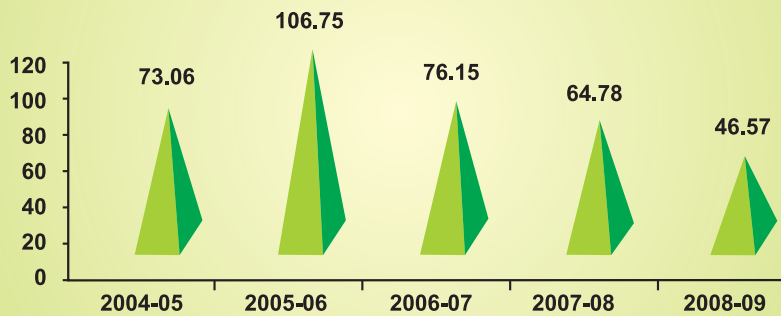

RECOVERY PERFORMANCE (Rs. in crore)

ASSETS CLASSIFICATION (Rs. in crore)

51st Shareholders' Meet

We share the Success

Sun Hospital Pvt. Ltd. Cuttack

Luis packaging Pvt. Ltd. Cuttack